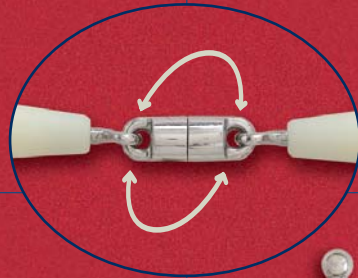

## Revolver Bits

New Revolver bits offer total control and independent action.

**LOOSE RING SNAFFLE**  
5" & 5½"  
464700...\$34.95

**KING DEE**  
4½", 5" & 5½"  
464704...\$54.95

**RACING DEE**  
4½", 5" & 5½"  
464705...\$54.95

**FULL CHEEK**  
5" & 5½"  
464703...\$59.95

**3 RING PESSOA GAG**  
5" & 5½"  
464702...\$49.95

**KIMBERWICK**  
5" & 5½"  
464701...\$59.95