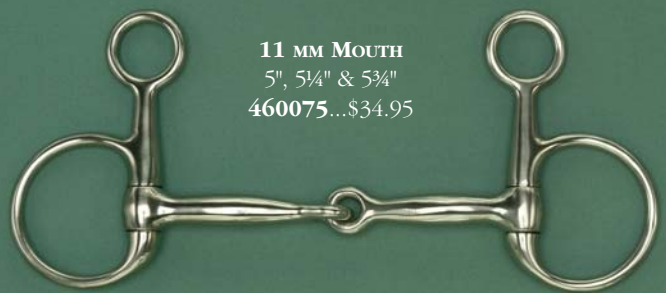

## Loose Ring Snaffle Bits

**24 MM THICK HOLLOW MOUTH**  
WITH 65 MM RINGS  
5", 5¼" & 5½"  
458481...\$31.95

**21 MM HOLLOW MOUTH**  
WITH 65 MM RINGS  
5¼" & 5¾"  
460071...\$27.95

**18 MM SOLID MOUTH**  
WITH 65 MM RINGS  
GERMAN SILVER  
5", 5¼" & 5¾"  
460070...\$28.95

**13 MM FRENCH MOUTH WITH 65 MM RINGS**  
5", 5¼" & 5¾"  
460073...\$31.95

Not shown:  
**13 MM FRENCH MOUTH WITH 55 MM RINGS**  
5¼", 5½", 5¾" & 6"  
460074...\$31.95

Bradoons

13 MM SOLID MOUTH  
WITH 55 MM RINGS  
5", 5¼", 5½" & 5¾"  
458477...\$28.95

14 MM SOLID MOUTH  
WITH 65 MM RINGS  
5", 5¼" & 5¾"  
460069...\$28.95

15 MM MOUTH  
DRESSAGE EGGBUTT BRADOON  
5", 5¼" & 5½"  
457771...\$33.95

Boucher

11 MM MOUTH  
5", 5¼" & 5¾"  
460075...\$34.95

Eggbutt Bits

21 MM THICK HOLLOW MOUTH  
WITH 65 MM ROUNDED RINGS  
5" & 5¼"  
460067...\$39.95

14 MM HEAVY SOLID MOUTH  
WITH 75 MM ROUNDED RINGS  
5"  
460068...\$44.95

FRENCH LINK  
EGGBUTT BIT  
5" & 5½"  
464596...\$39.95